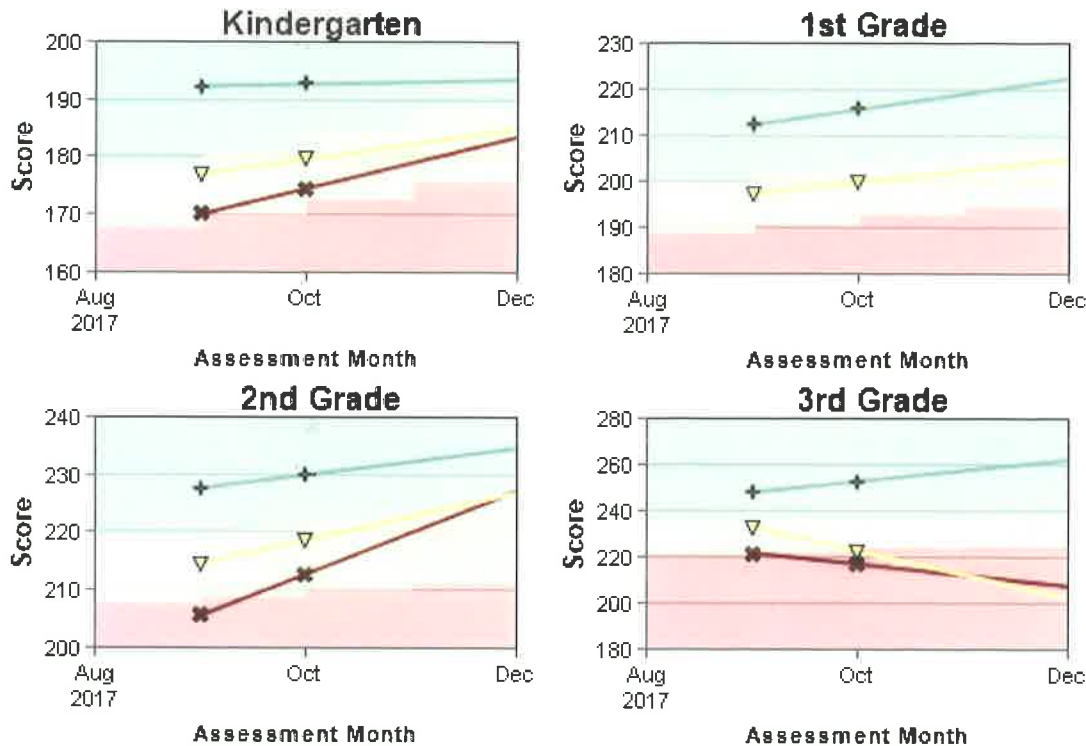

ISIP Early Reading - Skill Growth by Tier Level - Overall Reading

- Range for Tier 1
 - Range for Tier 2
 - Range for Tier 3
 - + Monthly Avg: Tier 1
 - ▽ Monthly Avg: Tier 2
 - * Monthly Avg: Tier 3
 - Trendline: Tier 1
 - Trendline: Tier 2
 - Trendline: Tier 3
 - ▲ Monthly Average
 - Trendline (no tier)
- The following skills are included:
- Listening Comprehension
 - Letter Knowledge
 - Phonemic Awareness
 - Alphabetic Decoding
 - Comprehension
 - Vocabulary
 - Spelling