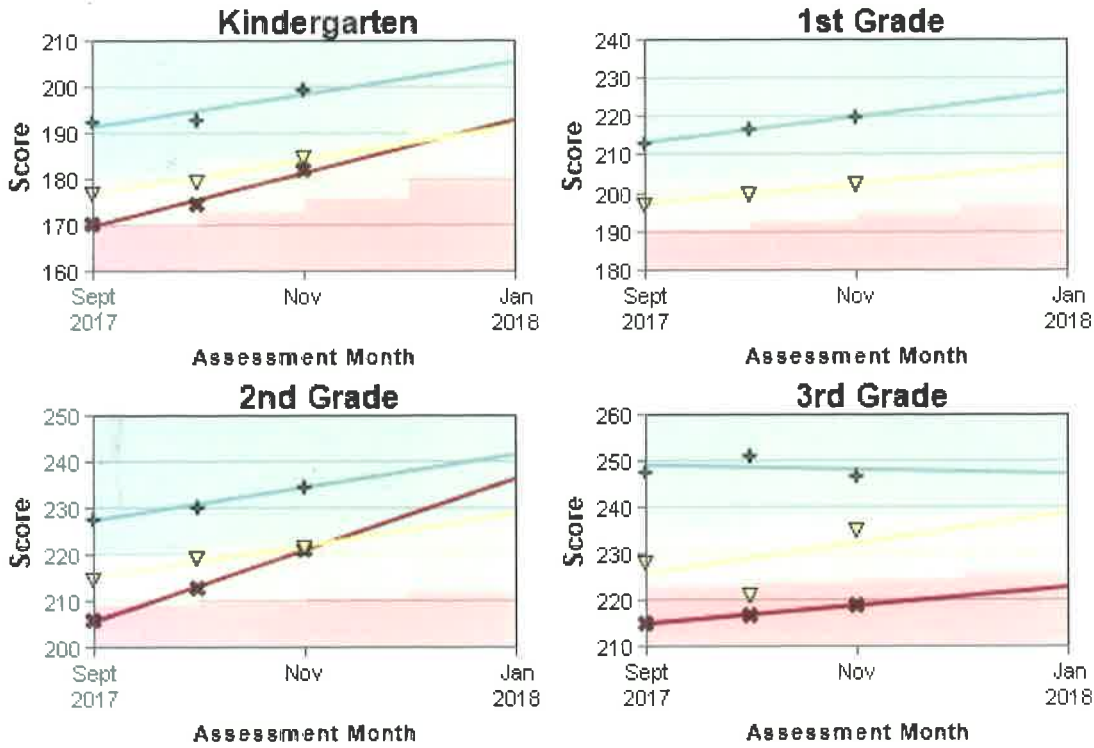

# ISIP Early Reading - Skill Growth by Tier Level - Overall Reading

- Range for Tier 1
  - Range for Tier 2
  - Range for Tier 3
  - + Monthly Avg: Tier 1
  - ▽ Monthly Avg: Tier 2
  - ✕ Monthly Avg: Tier 3
  - Trendline: Tier 1
  - Trendline: Tier 2
  - Trendline: Tier 3
  - ▲ Monthly Average
  - Trendline (no tier)
- The following skills are included:
- Listening Comprehension
  - Letter Knowledge
  - Phonemic Awareness
  - Alphabetic Decoding
  - Comprehension
  - Vocabulary
  - Spelling